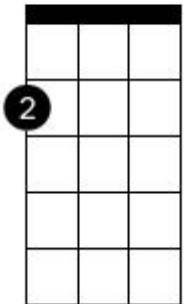

Chord diagram for Use Somebody (Ukulele arrangement)

C

C/E

C

C/E

F

Am

D