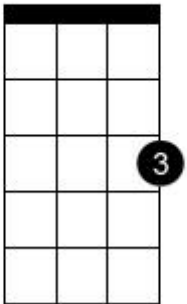

Chord diagram for Use Somebody (Ukulele arrangement)

C

C/E

C

C/E

F

Am

D