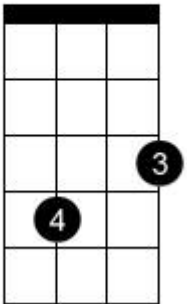

Chord diagram for Use Somebody (Ukulele arrangement)

C

C/E

C

C/E

F

Am

D