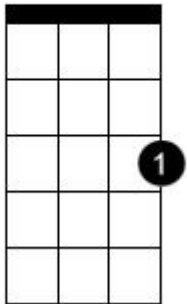

Chord diagram for Use Somebody (Ukulele arrangement)

C

C/E

C

C/E

F

Am

D