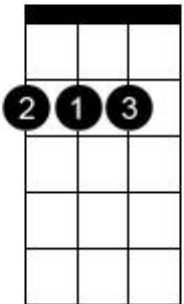

Chord diagram for Use Somebody (Ukulele arrangement)

C

C/E

C

C/E

F

Am

D