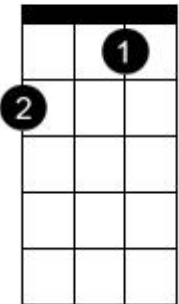

Chord diagram for Use Somebody (Ukulele arrangement)

C

C/E

C

C/E

F

Am

D