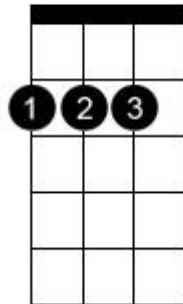

Chord diagram for Use Somebody (Ukulele arrangement)

C

C/E

C

C/E

F

Am

D

D

F#m

B

B